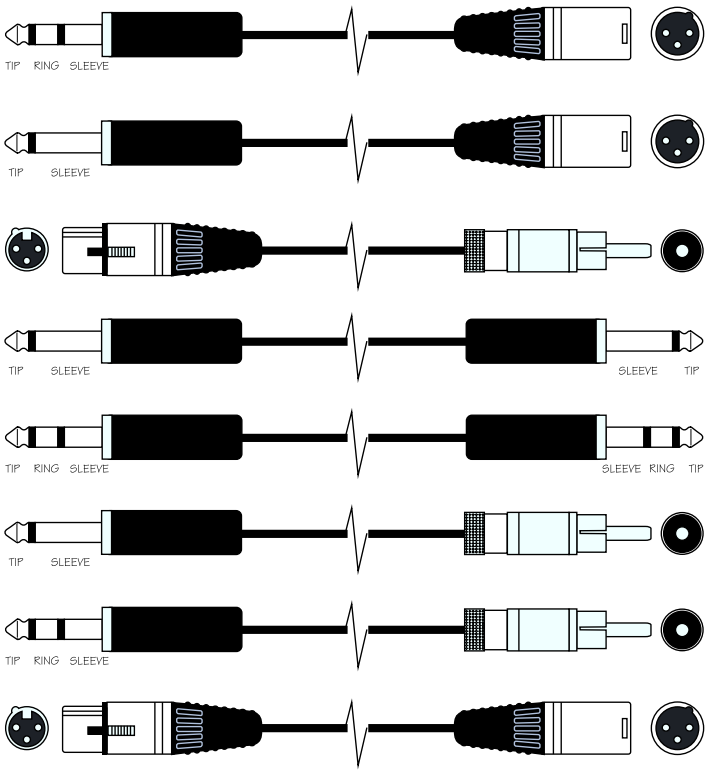

Balanced

Unbalanced

Insert Leads

'Y' Leads (Balanced) *Where used....Aux, Mix outputs*

Headphone Splitter

Headphone Separator

'Y' Leads (Unbalanced)