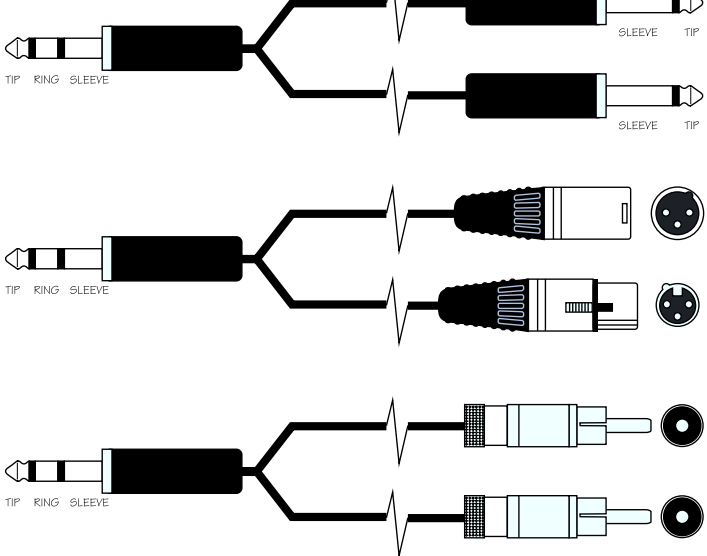

Balanced

Unbalanced

Insert Leads

'Y' Leads (Balanced) *Where used....Aux, Mix outputs*

Headphone Splitter

Headphone Separator

'Y' Leads (Unbalanced)